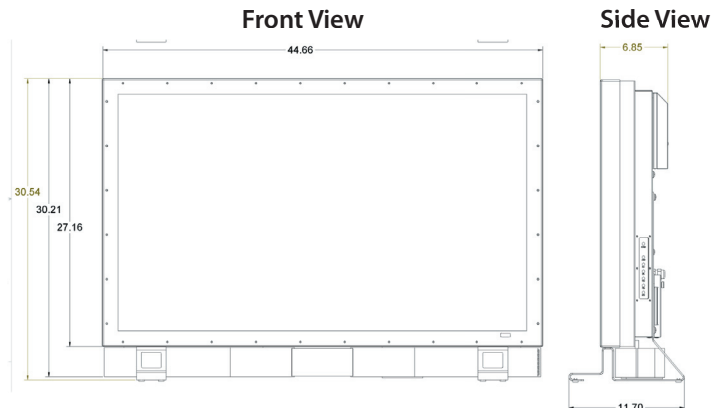

All measurements are in inches

Specifications may be subject to change.

*Temperature range is for operation in shaded location.

866.357.8688

www.sunbriteTV.com

5069 Maureen Lane • Moorpark, CA 93021

Patent pending. All rights reserved. (C) 2007 SunbriteTV LLC